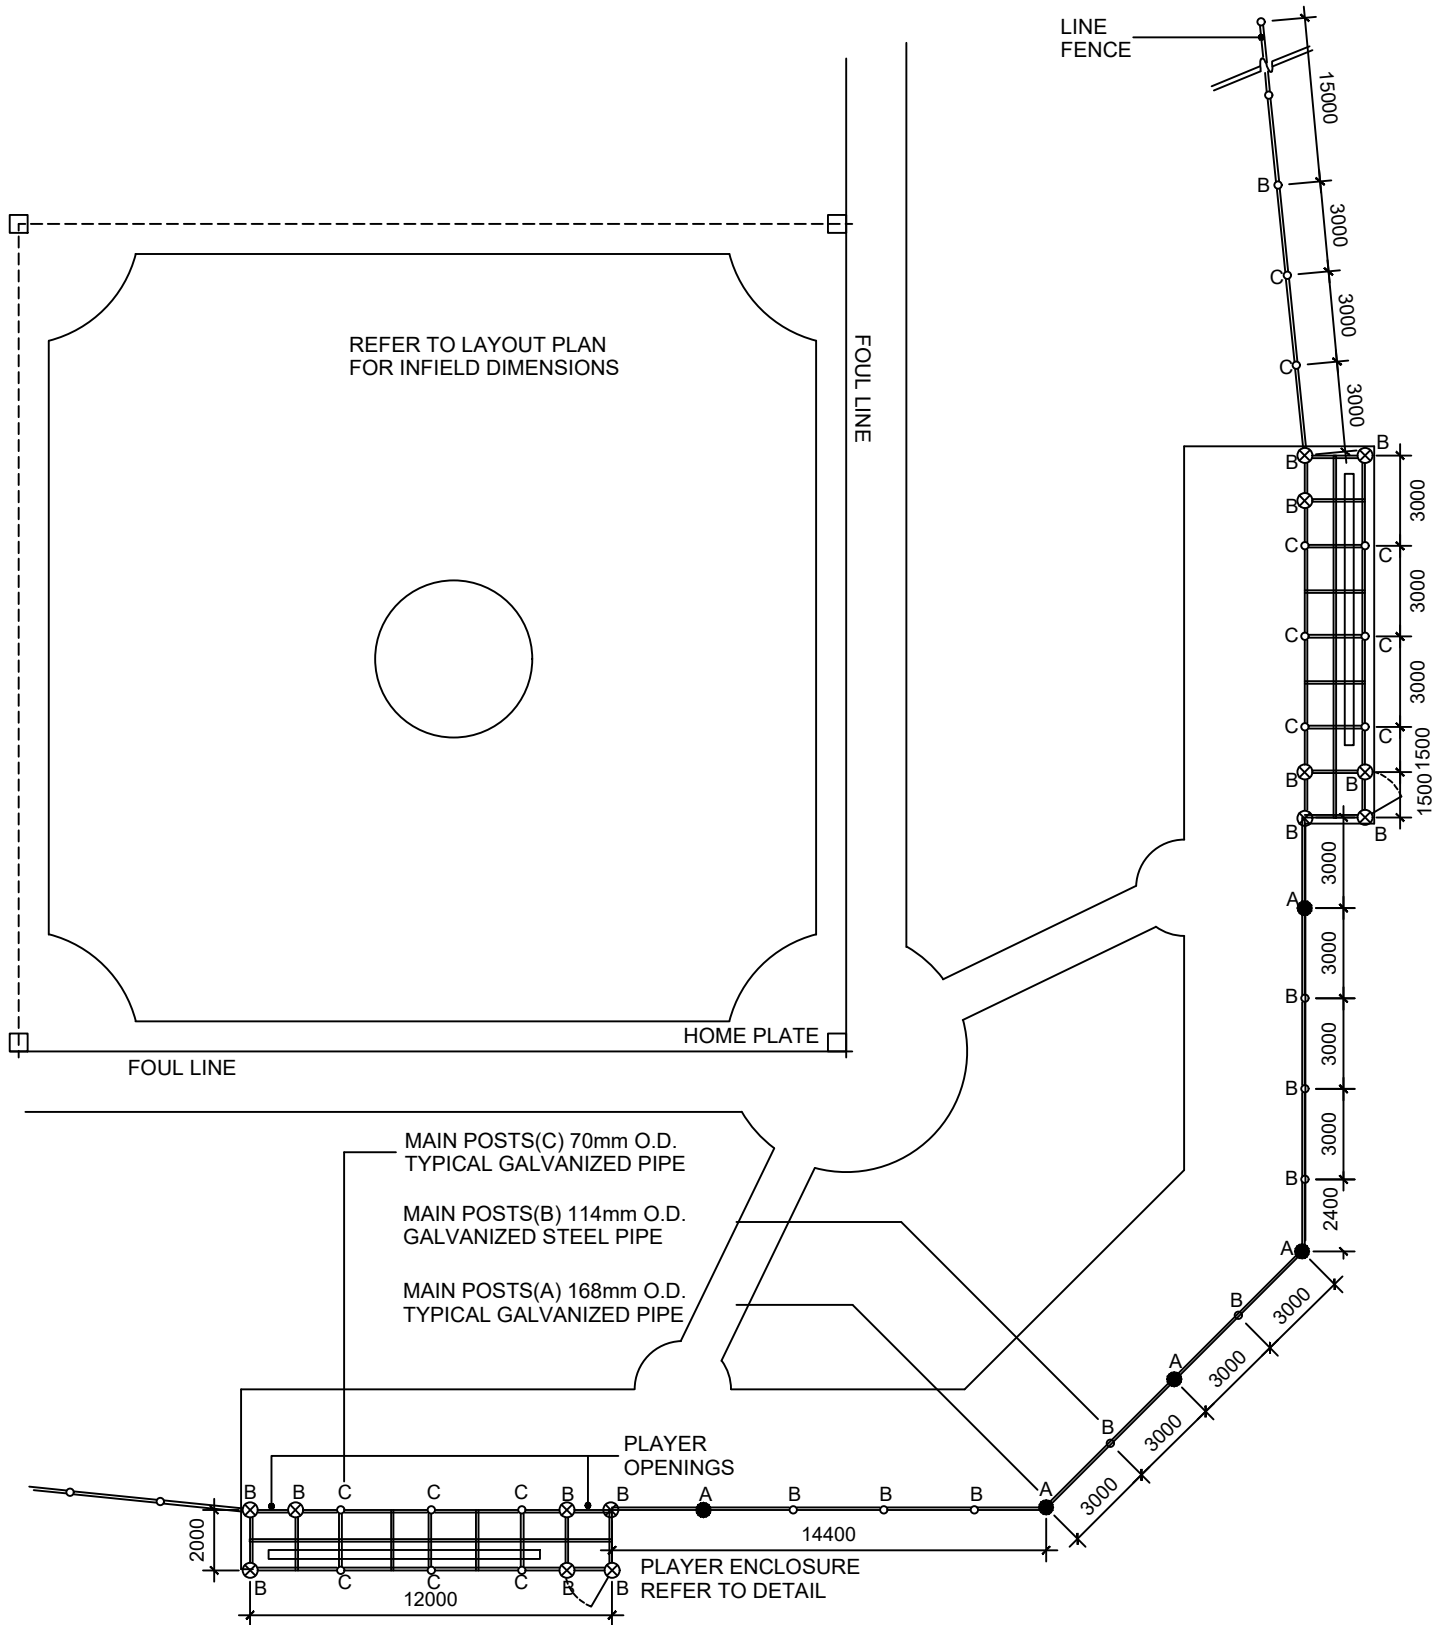

ALL DIMENSIONS IN MILLIMETRES AND/OR METRES, DO NOT SCALE DWG.

OPERATIONS SECTION

Baseball - Backstop Fence - Detail (1 of 4)

DWG. No.

AS-603

DATE

Aug. 2020

REVISION No.