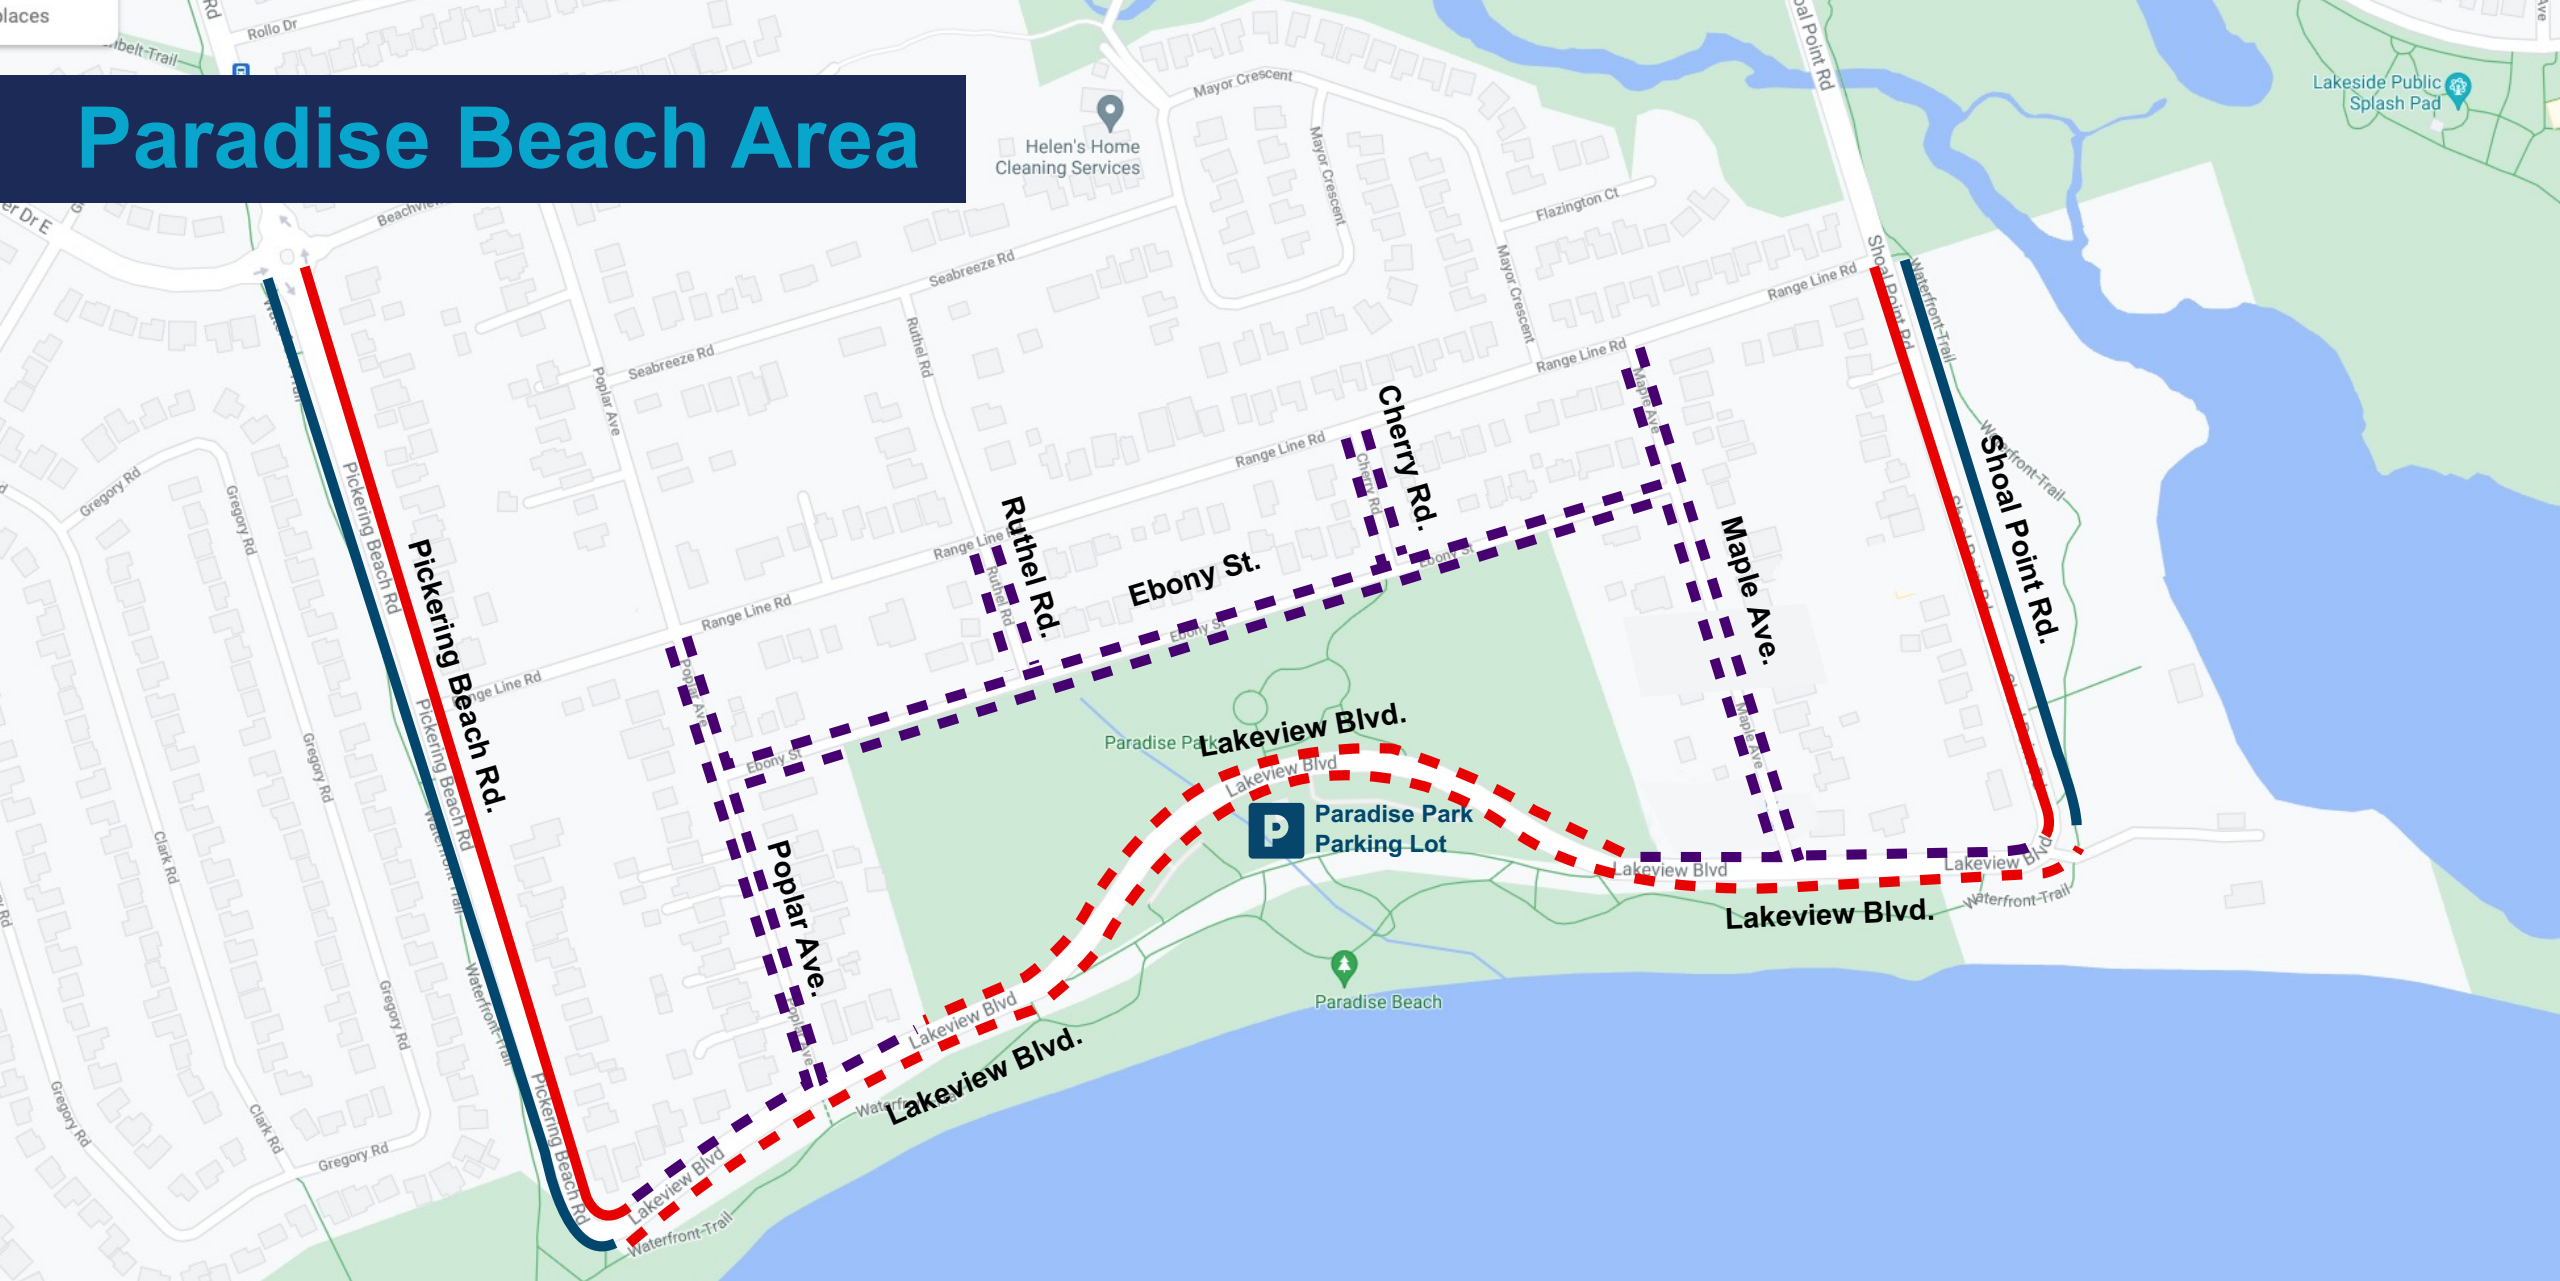

# Paradise Beach Area

- Local Residents Only Parking
- No Parking - Temporary
- No Parking - Permanent
- Paid Parking – Temporary

From May 15 to September 15, a parking management plan will be in effect in the Ajax Waterfront area to manage increased parking on weekends (Saturday & Sunday) and public holidays.